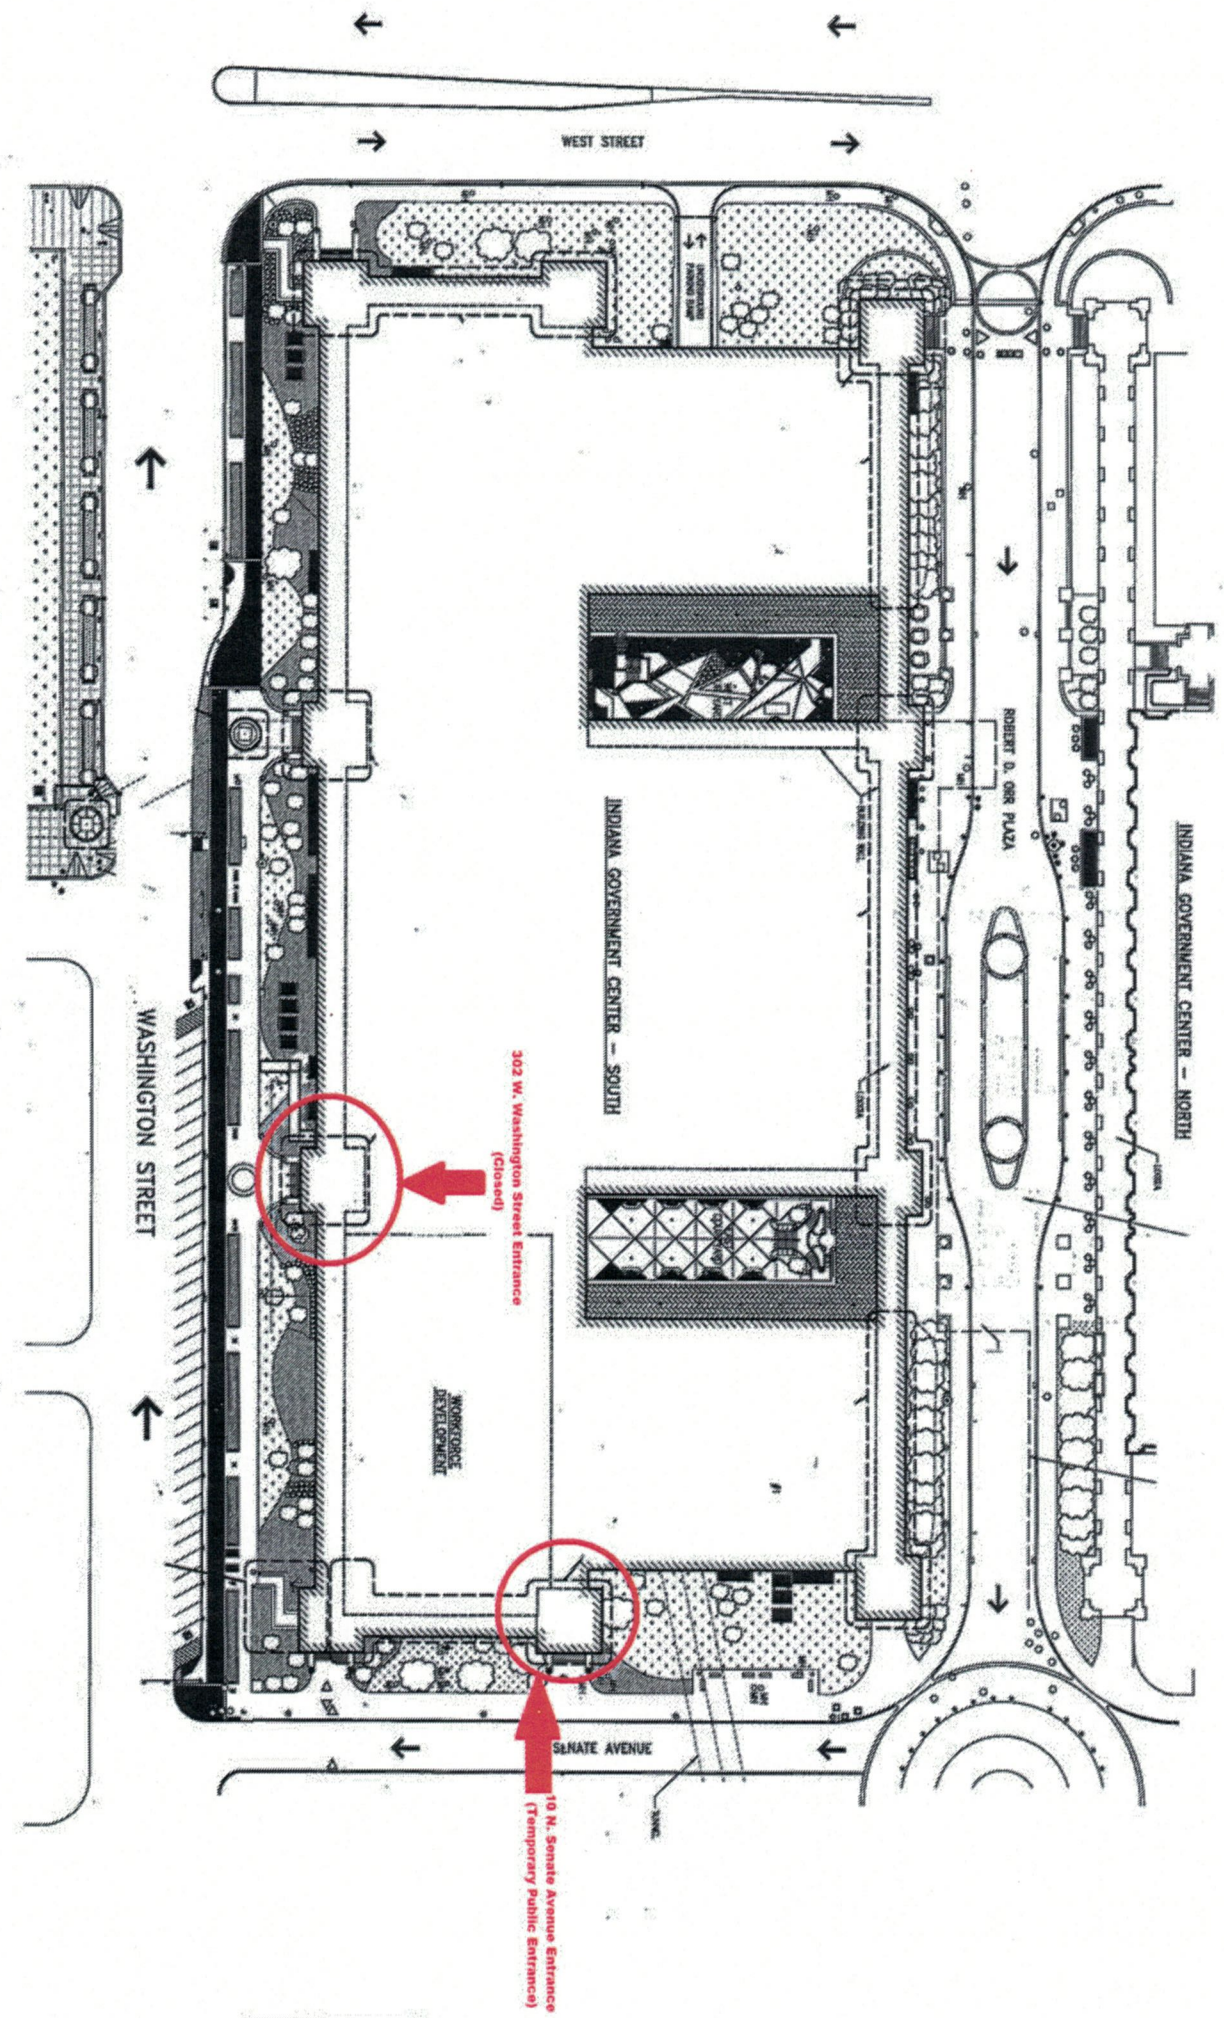

GOVERNMENT CENTER SITE PLAN
1
N

302 W. Washington Street Entrance
(Closed)

10 N. Senate Avenue Entrance
(Temporary Public Entrance)